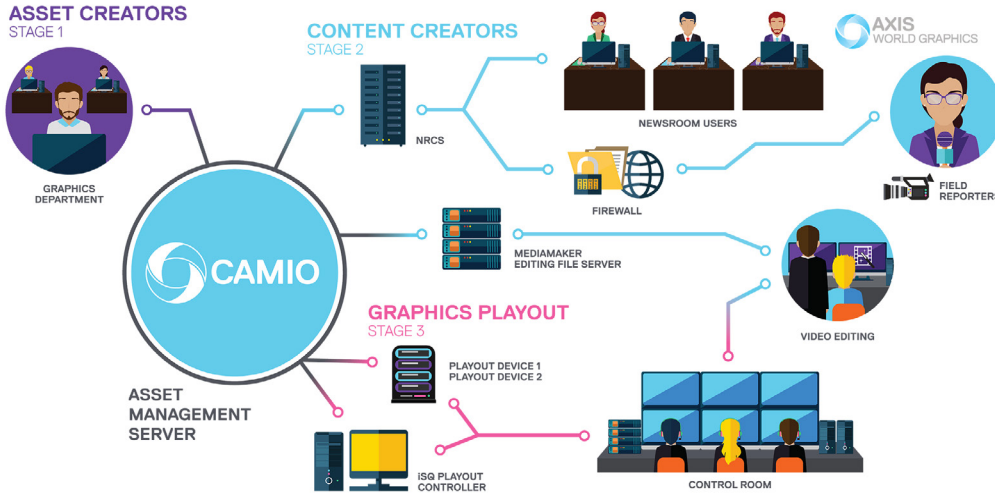

CREATE OR ORDER...YOU CHOOSE

Axis World Graphics offers two ways to fulfill graphics: create them yourself using our simple-to-use web interface, or order a custom graphic using order, our Order Management Service. order is a powerful Axis World Graphics module that allows users to request complicated or custom graphics from your hub artists. Once that graphic or animation is created, it is then added to Axis World Graphics for use and reuse in your productions – anywhere and at any time.

WE'RE ON THE RIGHT TRACK

track, our asset management tool, gives users the ability to share and repurpose animations such as maps and charts in the same manner that news graphics are shared, plus, we've added cloud-based nonlinear editing support to Tracker for users who edit video with our Cloud Partner FORscene. Just search for a FORscene project in tracker, select it, and it will open the project in FORscene's cloudbased video editor.

KEY FEATURES

Integration with Existing Workflows

- Graphic assets created or ordered from Axis World Graphics will seamlessly flow to your playout device

Hosted Solution

- Axis World Graphics can be deployed or expanded quickly with no additional hardware footprint

- Vertical multi-bar
- Horizontal multi-bar
- Multi-colored bars
- Pie charts
- Text fit to fill
- Key channel (alpha)
- Headline, sub-headline, subject
- Attribution
- Customizable backgrounds
- Auto-scaling chart axes
- HD or SD animated charts available; unlimited still charts per billing cycle