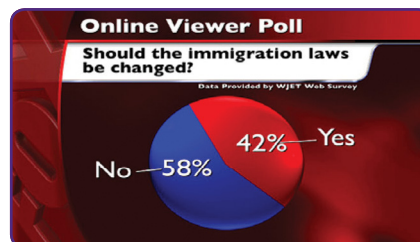

- Vertical multi-bar
- Horizontal multi-bar
- Multi-colored bars
- Pie charts
- Text fit to fill
- Key channel (alpha)
- Headline, sub-headline, subject
- Attribution
- Customizable backgrounds
- Auto-scaling chart axes
- HD or SD animated charts available; unlimited still charts per billing cycle