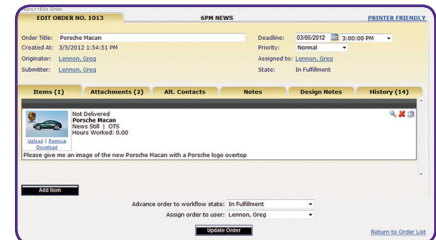

- Integrated order tracking and fulfillment
- Customizable workflow
- Automatic notifications at set intervals
- Upload supporting and working files
- Order assets for any file or non-file based product