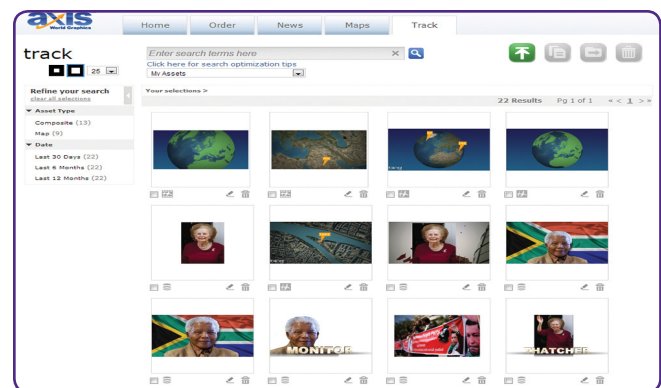

DISTRIBUTED CENTRALIZATION

Axis World Graphics is a Distributed Centralization solution. In traditional centralization models, the number of graphics required is not usually reduced.

Other solutions just relocate that work to a central hub. Axis World Graphics distributes the graphics workload to staff members at each station, leaving the graphics hub to concentrate on specialized graphics. The net result is that your graphics hub is much more efficient while the number of people building graphics at each station actually increases.

CREATE OR ORDER...YOU CHOOSE

Axis World Graphics offers two ways to fulfill graphics: create them yourself using our simple-to-use web interface, or order a custom graphic using order, our Order Management Service. order is a powerful Axis World Graphics module that allows users to request complicated or custom graphics from your hub artists. Once that graphic or animation is created, it is then added to Axis World Graphics for use and reuse in your productions – anywhere and at any time.

WE'RE ON THE RIGHT TRACK

track, our asset management tool, gives users the ability to share and repurpose animations such as maps and charts in the same manner that news graphics are shared, plus, we've added cloud-based nonlinear editing support to Tracker for users who edit video with our Cloud Partner FORscene. Just search for a FORscene project in tracker, select it, and it will open the project in FORscene's cloudbased video editor.